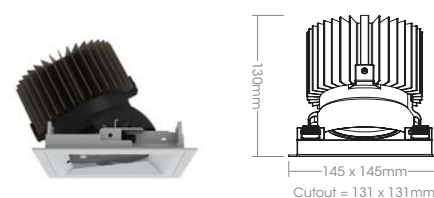

Wallwash

N.B. These products require clear airflow to maintain the LED junction temperature and lifetime of the product. Please refer to the installation instructions for necessary volumetric air details.

Luminaire

Materials: Die cast, powder coated aluminium

Trim Finish: Black satin, white.

Reflector: White, black, satin silver.

Formats: Fixed, self-locking, geared adjustable and wallwash formats available.

Adjustability: Tilt, rotate and lock via micro adjustable gearing mechanism. Front adjustments allowing for quick and simple hot focusing on site.

Beam angles: Interchangeable optics facility: 15°, 24°, 36°, 45° (Wall wash supplied with 45° as standard with spreader lens to provide smooth beam distribution).

Accessories: Accessory holder accommodates two accessories as standard: solite lens, honeycomb louvre. Field changeable.

Installation: Spring clip

Heatsink: Advanced **acdcl** heat sink with thermo dynamic, liquid cooling technology.

Temperature: From -10°C to 40°C

Glare control: Deep recessed LED position for minimal glare. Solite lens and honeycomb louvre.

Cutout: 131mm x 131mm

Performance

Lumen Maintenance: High efficiency LEDs tested to LM80 standards, 50,000hrs lifetime with lumen maintenance at L70

Initial lamp Lumen output*: 3545lm

Lamp lumens inc thermal and optical losses*: 2907lm

Luminaire Lumens output*: 2461lm

Power consumption (inc 85% efficient driver): 31W

Efficacy (lm/W)*: 79.8

CRI: 80

Binning: All LEDs are within a 2 step MacAdam ellipse to ensure colour consistency across a project.

Colour Temperature: 2700°K, 3000°K, 4200°K, 6000°K

Driver: Switched, 1-10v, Phase, Dali, DMX

EM: Can be used as an emergency luminaire when specified with an emergency driver. Please consult your **acdcl** representative.

Listings: CE, ETL us/c

IP rating: IP20, IP44

Warranty: 5 years

Max weight: 1.1kg

*Based on 3000°K with 15° optics

Specification Codes

Product	Trim	Reflector	Light Engine	Colour Temp	Optics	Model	Accessories	IP Rating	Dimming						
acdcl180	White	TWH	MH35 (formerly known as Angel) 35M	2700°K	27	15°	15R	Fixed	FXD	No Lens	N	IP20	IP20	Switched	SWT
	Black	TBL		3000°K	30	24°	24R	Adjustable	ADJ	Solite Lens	DGS	IP44	IP44	1-10v	1-10
	Satin			4200°K	42	36°	36R	Wallwash	WWA	Honeycomb Louvre	HCL			Phase	PHA
	Silver	SAT		6000°K	60	45°	45R							Dali	DAL
													DMX	DMX	
														None supplied	NS

This **acdcl** product is

- Dual binned within a 2 step MacAdam ellipse to guarantee colour consistency
- Supplied with a 5 year guarantee

Specification subject to change without notice. Refer to our website for the most recent product documentation.