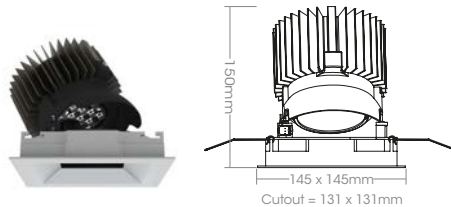

Adjustable