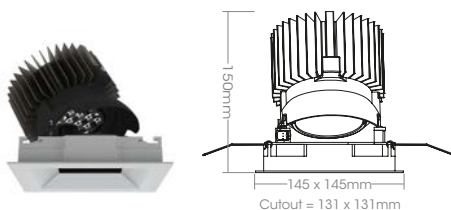

# AZETA LARGE SQUARE

acdcl180

acdclighting  
Bringing light to life

**Technical, geared, recessed, round architectural LED downlight – 30W delivering 2450lm – heat pipe technology heat dissipation – IP20/IP44 – choice of dimming options – fixed, adjustable, wallwash formats**

## Adjustable