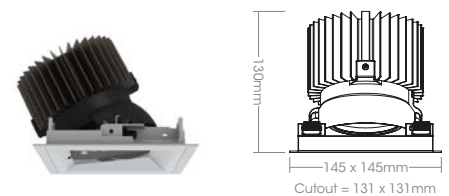

Wallwash

N.B. These products require clear airflow to maintain the LED junction temperature and lifetime of the product. Please refer to the installation instructions for necessary volumetric air details.

Luminaire

Materials: Die cast, powder coated aluminium

Trim Finish: Black satin, white.

Reflector: White, black, satin silver.

Formats: Fixed, self-locking, geared adjustable and wallwash formats available.

Adjustability: Tilt, rotate and lock via micro adjustable gearing mechanism. Front adjustments allowing for quick and simple hot focusing on site.

Beam angles: Interchangeable optics facility: 15°, 24°, 36°, 45° (Wall wash supplied with 45° as standard with spreader lens to provide smooth beam distribution).

Accessories: Accessory holder accommodates two accessories as standard: solite lens, honeycomb louvre. Field changeable.

Installation: Spring clip

Heatsink: Advanced **acdcl** heat sink with thermo dynamic, liquid cooling technology.

Temperature: From -10°C to 40°C

Glare control: Deep recessed LED position for minimal glare. Solite lens and honeycomb louvre.

Cutout: 131mm x 131mm

Performance

Lumen Maintenance: High efficiency LEDs tested to LM80 standards, 50,000hrs lifetime with lumen maintenance at L70

Initial lamp Lumen output*: 3545lm

Lamp lumens inc thermal and optical losses*: 2907lm

Luminaire Lumens output*: 2461lm

Power consumption (inc 85% efficient driver): 31W

Efficacy (lm/W)*: 79.8

CRI: 80

Binning: All LEDs are within a 2 step MacAdam ellipse to ensure colour consistency across a project.

Colour Temperature: 2700°K, 3000°K, 4200°K, 6000°K

Driver: Switched, 1-10v, Phase, Dali, DMX

EM: Can be used as an emergency luminaire when specified with an emergency driver. Please consult your **acdcl** representative.

Listings: CE, ETL us/c

IP rating: IP20, IP44

Warranty: 5 years

Max weight: 1.1kg

*Based on 3000°K with 15° optics

Specification Codes

Product	Trim	Reflector	Light Engine	Colour Temp	Optics	Model	Accessories	IP Rating	Dimming									
acdcl180	White	TWH	MH35 (formerly known as Angel) 35M	2700°K	27	15°	15R	Fixed	FXD	No Lens	N	IP20	IP20	Switched	SWT			
	Black	TBL		3000°K	30	24°	24R		Adjustable	ADJ	Solite Lens			DGS	IP44	IP44	1-10v	1-10
	Satin Silver	SAT		4200°K	42	36°	36R		Wallwash	WWA	Honeycomb Louvre			HCL	Phase	PHA		
				6000°K	60	45°	45R								DMX	DAL		
													DMX	DMX				
														None supplied	NS			

This **acdcl** product is

- Dual binned within a 2 step MacAdam ellipse to guarantee colour consistency
- Supplied with a 5 year guarantee

Specification subject to change without notice. Refer to our website for the most recent product documentation.