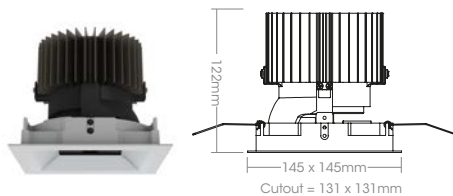

AZETA LARGE SQUARE

acdcl180

acdcl®
Bringing light to life

Technical, geared, recessed, round architectural LED downlight – 30W delivering 2450lm – heat pipe technology heat dissipation – IP20/IP44 – choice of dimming options – fixed, adjustable, wallwash formats

Fixed