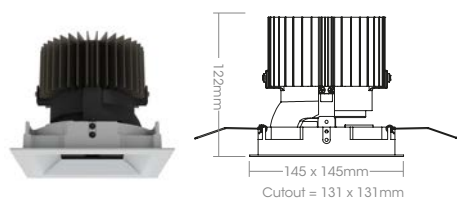

# AZETA LARGE SQUARE

acdcl180

acdclighting  
Bringing light to life

**Technical, geared, recessed, round architectural LED downlight – 30W delivering 2450lm – heat pipe technology heat dissipation – IP20/IP44 – choice of dimming options – fixed, adjustable, wallwash formats**

## Adjustable

**Temperature:** From -10°C to 40°C

**Glare control:** Deep recessed LED position for minimal glare. Solite lens and honeycomb louvre.

**Cutout:** 131mm x 131mm