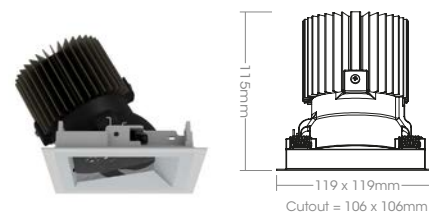

Wallwash

N.B. These products require clear airflow to maintain the LED junction temperature and lifetime of the product. Please refer to the installation instructions for necessary volumetric air details.

Luminaire

Materials: Die cast, powder coated aluminium

Trim Finish: Black satin, white.

Reflector: White, black, satin silver.

Formats: Fixed, self-locking, geared adjustable and wallwash formats available.

Adjustability: Tilt, rotate and lock via micro adjustable gearing mechanism. Front adjustments allowing for quick and simple hot focusing on site.

Beam angles: Interchangeable optics facility: 15°, 24°, 36°, 45° (Wall wash supplied with 45° as standard with spreader lens to provide smooth beam distribution).

Accessories: Accessory holder accommodates two accessories as standard: solite lens, honeycomb louvre. Field changeable.

Installation: Spring clip

Heatsink: Advanced **acdc** heat sink with thermo dynamic, liquid cooling technology.

Temperature: From -10°C to 40°C

Glare control: Deep recessed LED position for minimal glare. Solite lens and honeycomb louvre.

Cutout: 106mm x 106mm

Performance

Lumen Maintenance: High efficiency LEDs tested to LM80 standards, 50,000hrs lifetime with lumen maintenance at L70

Initial lamp Lumen output*: H50 1909lm, H35S 1050lm

Lamp lumens inc thermal and optical losses*: H50 1565lm, H35S 861lm

Luminaire Lumens output*: H50 1311lm, H35S 721lm

Power consumption (inc 85% efficient driver): H50 18W, H35S 9.84W

Efficacy (lm/W)*: H50 74.49, H35S 73.28

CRI: 80

Binning: All LEDs are within a 2 step MacAdam ellipse to ensure colour consistency across a project.

Colour Temperature: 2700°K, 3000°K, 4200°K, 6000°K

Driver: Switched, 1-10v, Phase, Dali, DMX

EM: Can be used as an emergency luminaire when specified with an emergency driver. Please consult your **acdc** representative.

Listings: CE, ETL us/c

IP rating: IP20, IP44

Warranty: 5 years

Max weight: 690g

*Based on 3000°K with 15° optics

Specification Codes

Product	Trim		Reflector			Light Engine		Colour Temp		Optics		Model		Accessories		IP Rating		Dimming								
	White	Black Satin	White	Black	Satin Silver	H50 (Formerly known as Spirit)	H35S (Formerly known as Little Spirit)	2700°K	3000°K	4200°K	6000°K	15°	24°	36°	45°	No Lens	Solite Lens	Honeycomb Louvre	IP20	IP44	Switched	1-10v	Phase	Dali	DMX	None supplied
acdc1179	TWH	TBL	WHI	BLK	SAT	50H	35S	27	30	42	60	15R	24R	36R	45R	N	DGS	HCL	IP20	IP44	SWT	1-10	PHA	DAL	DMX	NS

This **acdc** product is

- Dual binned within a 2 step MacAdam ellipse to guarantee colour consistency
- Supplied with a 5 year guarantee

Specification subject to change without notice. Refer to our website for the most recent product documentation.