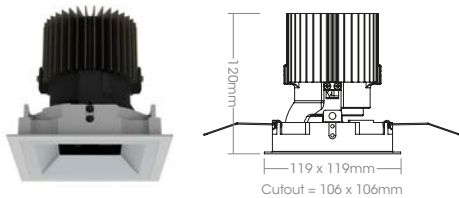

AZETA SMALL SQUARE

acdc1179

acdc®
Bringing light to life

Technical geared architectural square LED downlights with 20W & 35W metal halide output performance, delivering 700lm & 1300lm. Available in fixed, adjustable & wallwash formats. IP20/IP44

Fixed