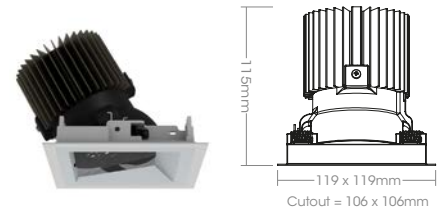

Wallwash

N.B. These products require clear airflow to maintain the LED junction temperature and lifetime of the product. Please refer to the installation instructions for necessary volumetric air details.

Luminaire

Materials: Die cast, powder coated aluminium

Trim Finish: Black satin, white.

Reflector: White, black, satin silver.

Formats: Fixed, self-locking, geared adjustable and wallwash formats available.

Adjustability: Tilt, rotate and lock via micro adjustable gearing mechanism. Front adjustments allowing for quick and simple hot focusing on site.

Beam angles: Interchangeable optics facility: 15°, 24°, 36°, 45° (Wall wash supplied with 45° as standard with spreader lens to provide smooth beam distribution).

Accessories: Accessory holder accommodates two accessories as standard: solite lens, honeycomb louvre. Field changeable.

Installation: Spring clip

Heatsink: Advanced **acdc** heat sink with thermo dynamic, liquid cooling technology.

Temperature: From -10°C to 40°C

Glare control: Deep recessed LED position for minimal glare. Solite lens and honeycomb louvre.

Cutout: 106mm x 106mm

Performance

Lumen Maintenance: High efficiency LEDs tested to LM80 standards, 50,000hrs lifetime with lumen maintenance at L70

Initial lamp Lumen output*: H50 1909lm, H35S 1050lm

Lamp lumens inc thermal and optical losses*: H50 1565lm, H35S 861lm

Luminaire Lumens output*: H50 1311lm, H35S 721lm

Power consumption (inc 85% efficient driver): H50 18W, H35S 9.84W

Efficacy (lm/W)*: H50 74.49, H35S 73.28

CRI: 80

Binning: All LEDs are within a 2 step MacAdam ellipse to ensure colour consistency across a project.

Colour Temperature: 2700°K, 3000°K, 4200°K, 6000°K

Driver: Switched, 1-10v, Phase, Dali, DMX

EM: Can be used as an emergency luminaire when specified with an emergency driver. Please consult your **acdc** representative.

Listings: CE, ETL us/c

IP rating: IP20, IP44

Warranty: 5 years

Max weight: 690g

*Based on 3000°K with 15° optics

Specification Codes

Product	Trim		Reflector			Light Engine		Colour Temp		Optics		Model		Accessories		IP Rating		Dimming								
	White	Black Satin	White	Black	Satin Silver	H50 (Formerly known as Spirit)	H35S (Formerly known as Little Spirit)	2700°K	3000°K	4200°K	6000°K	15°	24°	36°	45°	No Lens	Solite Lens	Honeycomb Louvre	IP20	IP44	Switched	1-10v	Phase	Dali	DMX	None supplied
acdc1179	TWH	TBL	WHI	BLK	SAT	50H	35S	27	30	42	60	15R	24R	36R	45R	N	DGS	HCL	IP20	IP44	SWT	1-10	PHA	DAL	DMX	NS

This **acdc** product is

- Dual binned within a 2 step MacAdam ellipse to guarantee colour consistency
- Supplied with a 5 year guarantee

Specification subject to change without notice. Refer to our website for the most recent product documentation.