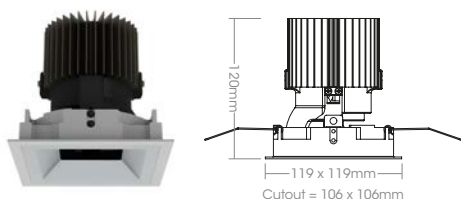

AZETA SMALL SQUARE

acdc1179

acdc®
Bringing light to life

Technical geared architectural square LED downlights with 20W & 35W metal halide output performance, delivering 700lm & 1300lm. Available in fixed, adjustable & wallwash formats. IP20/IP44

Fixed