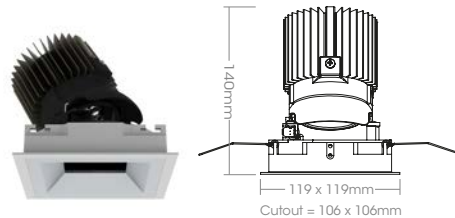

Adjustable