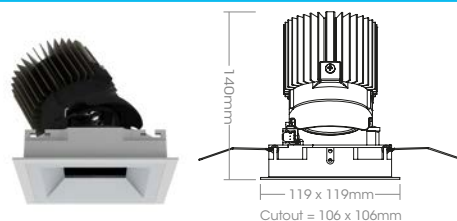

Adjustable