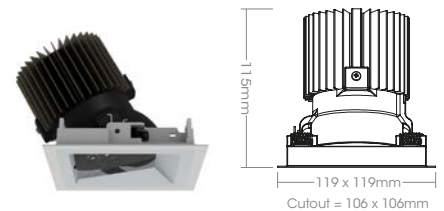

Wallwash

N.B. These products require clear airflow to maintain the LED junction temperature and lifetime of the product. Please refer to the installation instructions for necessary volumetric air details.

Luminaire

Materials: Die cast, powder coated aluminium

Trim Finish: Black satin, white.

Reflector: White, black, satin silver.

Formats: Fixed, self-locking, geared adjustable and wallwash formats available.

Adjustability: Tilt, rotate and lock via micro adjustable gearing mechanism. Front adjustments allowing for quick and simple hot focusing on site.

Beam angles: Interchangeable optics facility: 15°, 24°, 36°, 45° (Wall wash supplied with 45° as standard with spreader lens to provide smooth beam distribution).

Accessories: Accessory holder accommodates two accessories as standard: solite lens, honeycomb louvre. Field changeable.

Installation: Spring clip

Heatsink: Advanced **acdc** heat sink with thermo dynamic, liquid cooling technology.

Temperature: From -10°C to 40°C

Glare control: Deep recessed LED position for minimal glare. Solite lens and honeycomb louvre.

Cutout: 106mm x 106mm

Performance

Lumen Maintenance: High efficiency LEDs tested to LM80 standards, 50,000hrs lifetime with lumen maintenance at L70

Initial lamp Lumen output*: H50 1909lm, H35S 1050lm

Lamp lumens inc thermal and optical losses*: H50 1565lm, H35S 861lm

Luminaire Lumens output*: H50 1311lm, H35S 721lm

Power consumption (inc 85% efficient driver): H50 18W, H35S 9.84W

Efficacy (lm/W)*: H50 74.49, H35S 73.28

CRI: 80

Binning: All LEDs are within a 2 step MacAdam ellipse to ensure colour consistency across a project.

Colour Temperature: 2700°K, 3000°K, 4200°K, 6000°K

Driver: Switched, 1-10v, Phase, Dali, DMX

EM: Can be used as an emergency luminaire when specified with an emergency driver. Please consult your **acdc** representative.

Listings: CE, ETL us/c

IP rating: IP20, IP44

Warranty: 5 years

Max weight: 690g

*Based on 3000°K with 15° optics

Specification Codes

Product	Trim		Reflector		Light Engine		Colour Temp		Optics		Model		Accessories		IP Rating		Dimming								
	White	Black Satin	White	Black Satin Silver	H50 (Formerly known as Spirit)	H35S (Formerly known as Little Spirit)	2700°K	3000°K	4200°K	6000°K	15°	24°	36°	45°	No Lens	Solite Lens	Honeycomb Louvre	IP20	IP44	Switched	1-10v	Phase	Dali	DMX	None supplied
acdc1179	TWH	TBL	WHI	SAT	50H	35S	27	30	42	60	15R	24R	36R	45R	N	DGS	HCL	IP20	IP44	SWT	1-10	PHA	DAL	DMX	NS

This **acdc** product is

- Dual binned within a 2 step MacAdam ellipse to guarantee colour consistency
- Supplied with a 5 year guarantee

Specification subject to change without notice. Refer to our website for the most recent product documentation.