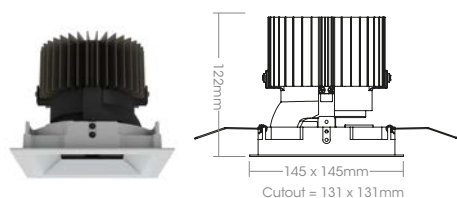

AZETA LARGE SQUARE

acdcl180

acdcl®
Bringing light to life

Technical, geared, recessed, round architectural LED downlight – 30W delivering 2450lm – heat pipe technology heat dissipation – IP20/IP44 – choice of dimming options – fixed, adjustable, wallwash formats

Fixed