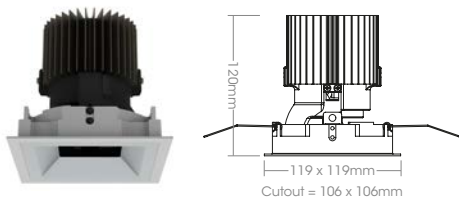

AZETA SMALL SQUARE

acdc1179

acdc®
Bringing light to life

Technical geared architectural square LED downlights with 20W & 35W metal halide output performance, delivering 700lm & 1300lm. Available in fixed, adjustable & wallwash formats. IP20/IP44

Fixed