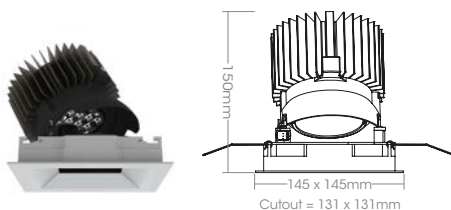

Adjustable