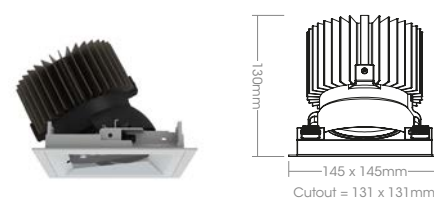

Wallwash

N.B. These products require clear airflow to maintain the LED junction temperature and lifetime of the product. Please refer to the installation instructions for necessary volumetric air details.

Luminaire

Materials: Die cast, powder coated aluminium

Trim Finish: Black satin, white.

Reflector: White, black, satin silver.

Formats: Fixed, self-locking, geared adjustable and wallwash formats available.

Adjustability: Tilt, rotate and lock via micro adjustable gearing mechanism. Front adjustments allowing for quick and simple hot focusing on site.

Beam angles: Interchangeable optics facility: 15°, 24°, 36°, 45° (Wall wash supplied with 45° as standard with spreader lens to provide smooth beam distribution).

Accessories: Accessory holder accommodates two accessories as standard: solite lens, honeycomb louvre. Field changeable.

Installation: Spring clip

Heatsink: Advanced **acdcl** heat sink with thermo dynamic, liquid cooling technology.

Temperature: From -10°C to 40°C

Glare control: Deep recessed LED position for minimal glare. Solite lens and honeycomb louvre.

Cutout: 131mm x 131mm

Performance

Lumen Maintenance: High efficiency LEDs tested to LM80 standards, 50,000hrs lifetime with lumen maintenance at L70

Initial lamp Lumen output*: 3545lm

Lamp lumens inc thermal and optical losses*: 2907lm

Luminaire Lumens output*: 2461lm

Power consumption (inc 85% efficient driver): 31W

Efficacy (lm/W)*: 79.8

CRI: 80

Binning: All LEDs are within a 2 step MacAdam ellipse to ensure colour consistency across a project.

Colour Temperature: 2700°K, 3000°K, 4200°K, 6000°K

Driver: Switched, 1-10v, Phase, Dali, DMX

EM: Can be used as an emergency luminaire when specified with an emergency driver. Please consult your **acdcl** representative.

Listings: CE, ETL us/c

IP rating: IP20, IP44

Warranty: 5 years

Max weight: 1.1kg

*Based on 3000°K with 15° optics

Specification Codes

Product	Trim	Reflector	Light Engine	Colour Temp	Optics	Model	Accessories	IP Rating	Dimming	
acdcl180	White	TWH	MH35 (formerly known as Angel) 35M	2700°K	27	Fixed	No Lens	IP20	Switched	
	Black	TBL		3000°K	30		Adjustable		Solite Lens	1-10v
	Satin Silver	SAT		4200°K	42		Wallwash		Honeycomb Louvre	Phase
				6000°K	60					Dali
					15°			DMX		
					24°			None supplied		
					36°					
					45°					

This **acdcl** product is

- Dual binned within a 2 step MacAdam ellipse to guarantee colour consistency
- Supplied with a 5 year guarantee

Specification subject to change without notice. Refer to our website for the most recent product documentation.