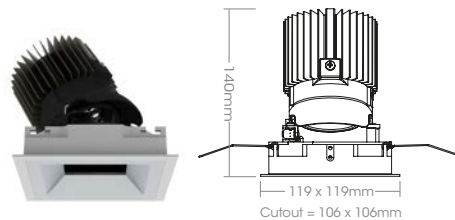

Adjustable